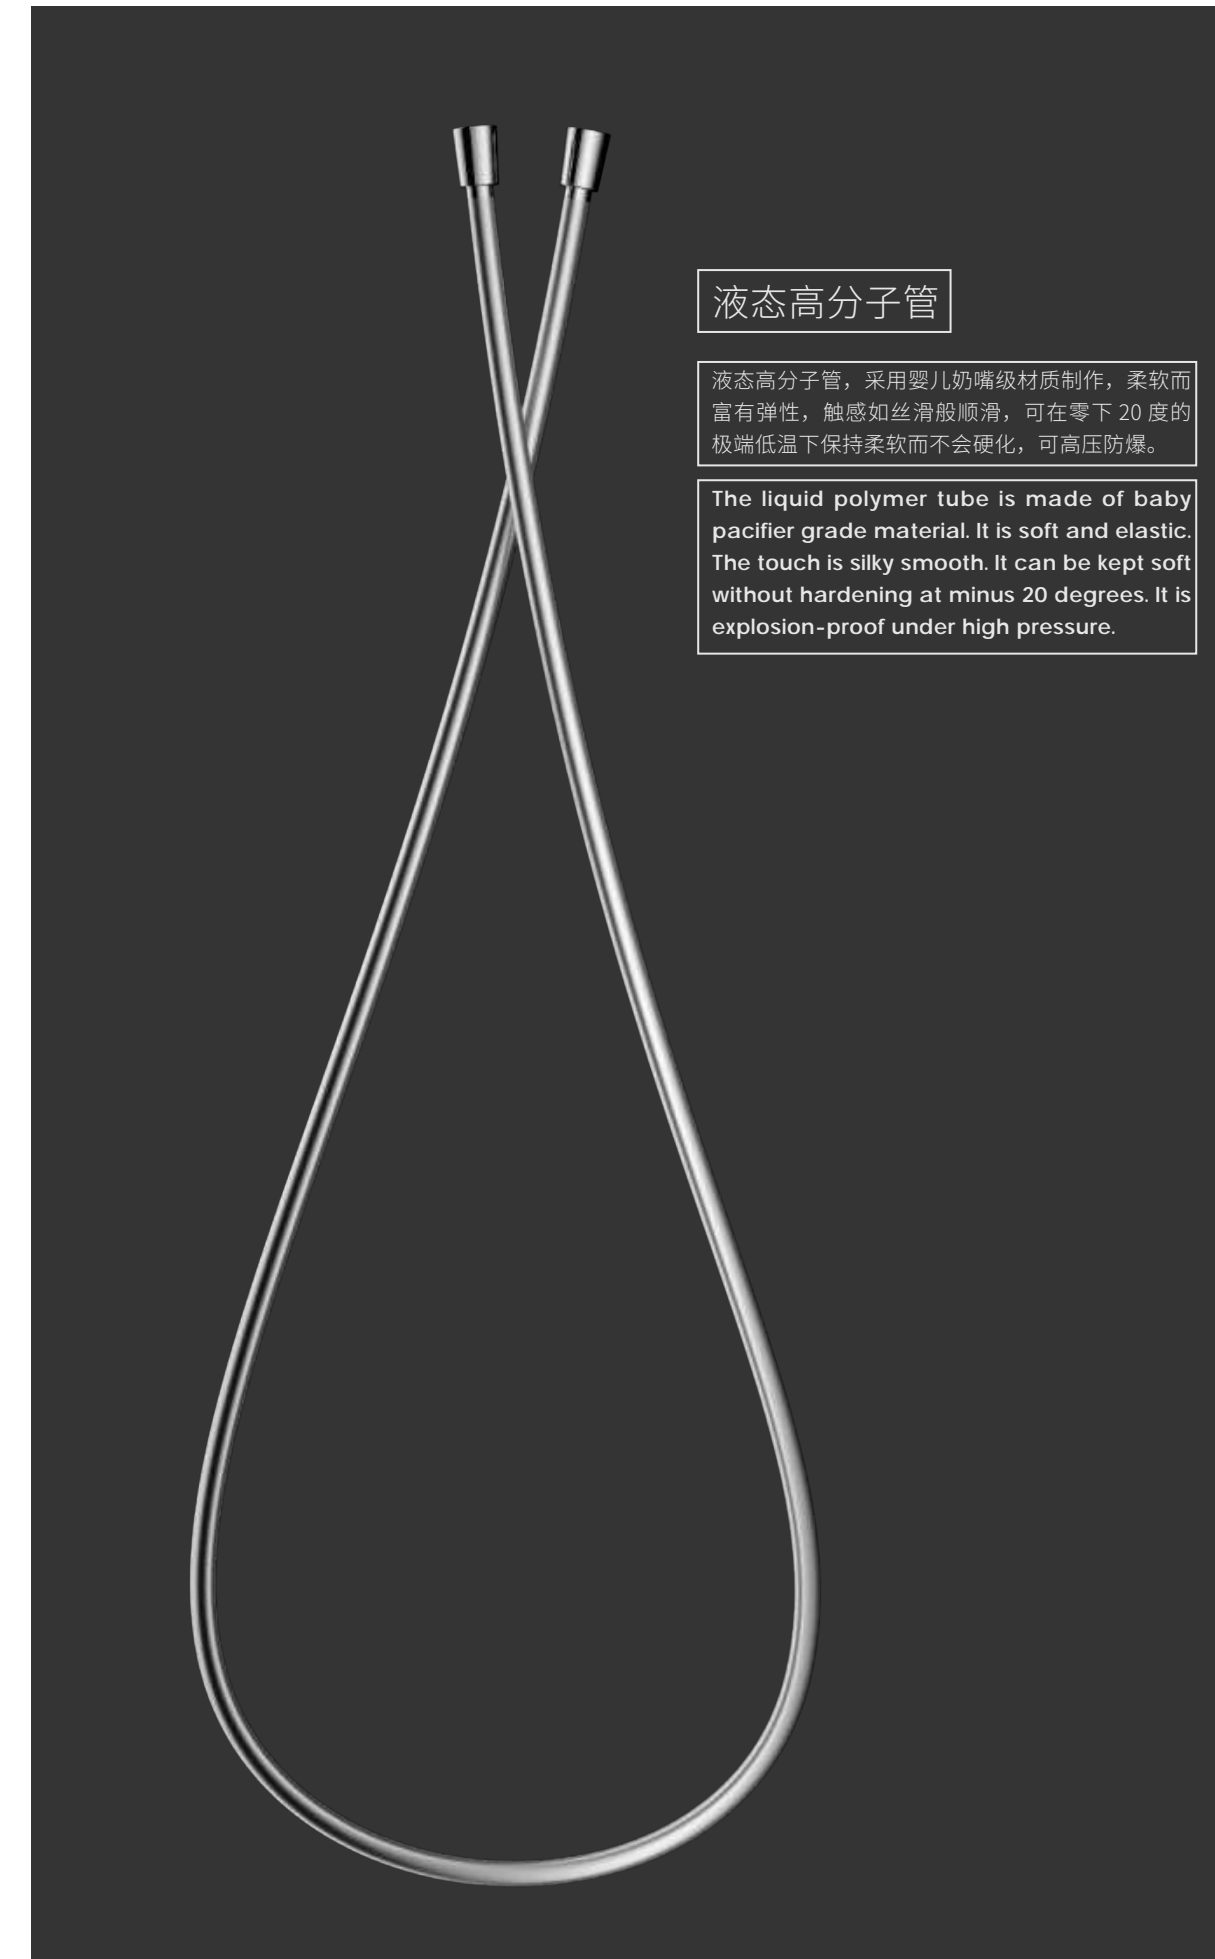

极境 600 手持花洒升降座还具有快速拆卸功能。这一设计使得用户在清洁或更换花洒座时，无需借助任何工具，即可轻松拆卸花洒座。这一功能极大方便了用户的日常使用。

The pole 600 hand-held shower lift has the function of stepless adjustment, and its height can be adjusted freely from 1.2 meters to 1.8 meters. This design fully takes into account the different family members of the height difference, can easily adjust to the most suitable height, while the height of the shower seat adjustment more smooth, there will be no Cottonwood phenomenon.

The extreme 600 lifter, the first of its kind in the industry, cleverly combines the lifter with the inlet curve to achieve two functions in one. This unique design not only simplifies the structure of the equipment, the utility model also greatly improves the practicability and the convenience of the equipment.

The pole 600 hand-held shower lifting seat also has the fast disassembly function. This design allows the user to clean or replace the showerhead seat, without the aid of any tools, you can easily remove the showerhead seat. This function greatly facilitates the daily use of users.

液态高分子管

液态高分子管，采用婴儿奶嘴级材质制作，柔软而富有弹性，触感如丝滑般顺滑，可在零下 20 度的极端低温下保持柔软而不会硬化，可高压防爆。

The liquid polymer tube is made of baby pacifier grade material. It is soft and elastic. The touch is silky smooth. It can be kept soft without hardening at minus 20 degrees. It is explosion-proof under high pressure.