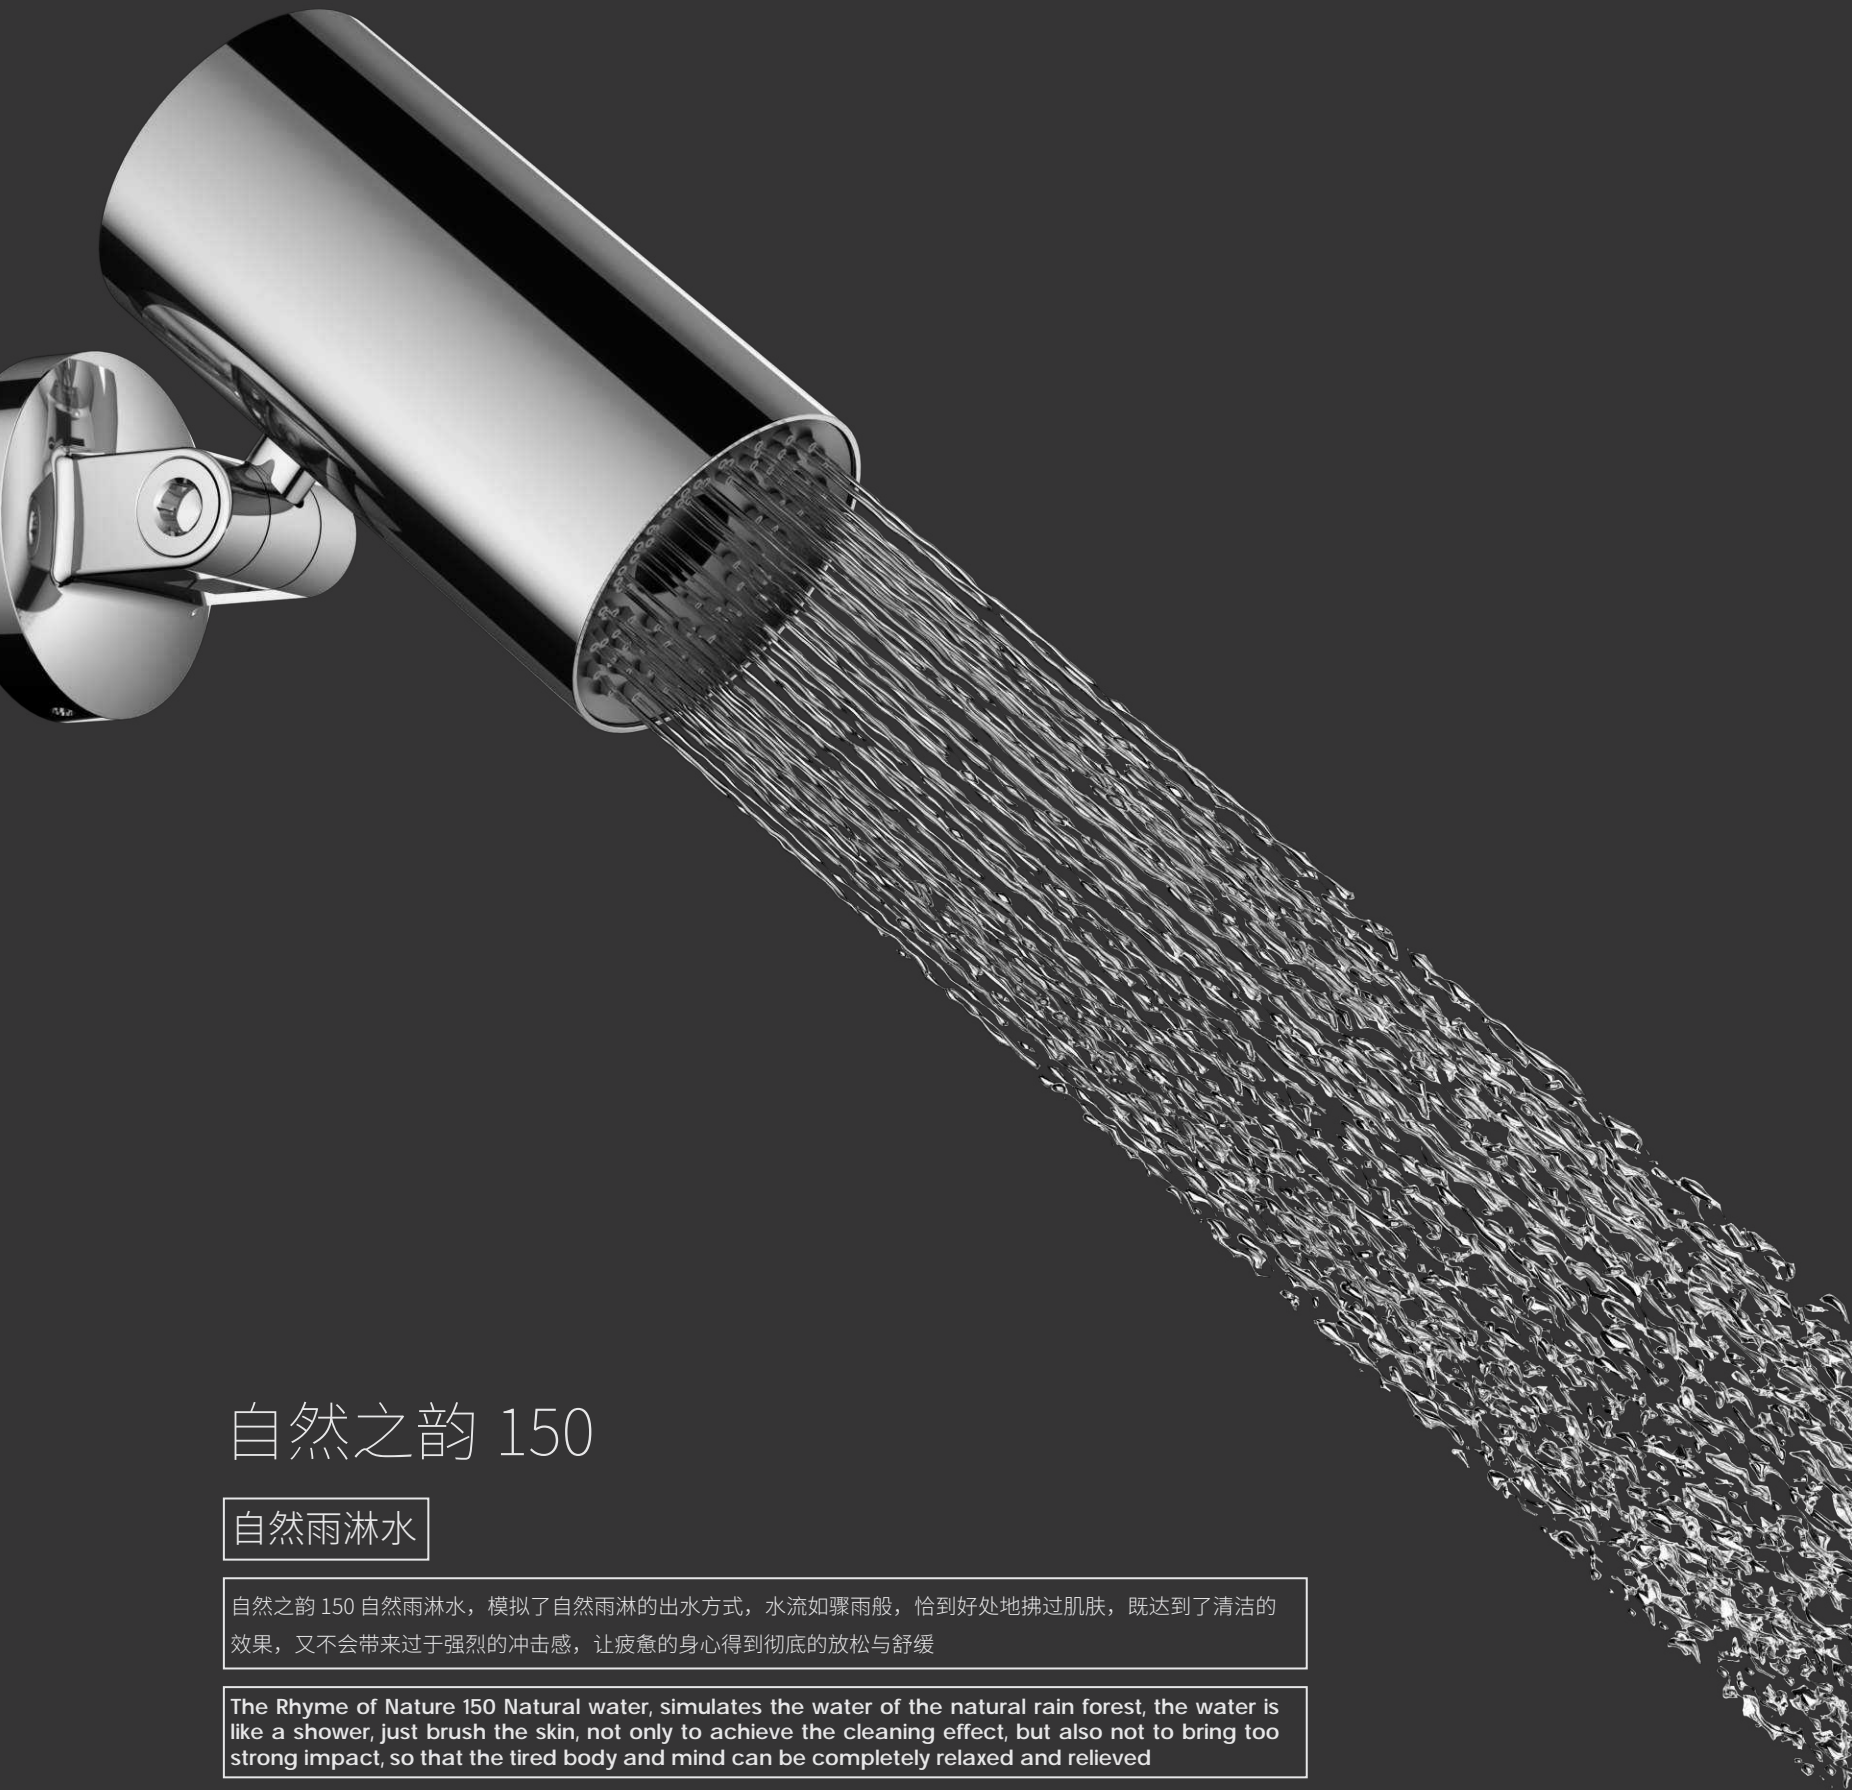

The middle of the shower (3-5 circles), each water from the plastic particles by Two 0.7 mm outlets, water line dense silky, forming a comfortable shower layer.

The outer layer of the shower (6-8 circles) , each water out of the plastic particles by 0.8 mm of the water outlet composition, water line comfortable soft, forming a natural layer of the shower.

THE MELODY MOVES THE WATER

魔力律动水

魔力律动水，经过精密的设计，水流被分为 10 根水柱，每根水柱都以不同角度和相同力度喷出，交叉摆动，仿佛在演奏一首优美的旋律。这种出水方式不仅具有按摩放松功能，还增加了沐浴的趣味性，达到更加舒适的沐浴效果。

Melody Dynamic Water, after careful design, water is divided into 10 water column, each water column with different angles and the same force, cross-swing, as if playing a beautiful melody. The water outlet not only has the function of massage and relaxation, but also increases the interest of bathing and achieves more comfortable bathing effect.

月亮女神 350 当你关闭水阀，走出浴室，月亮女神 350 的特有空谷排水系统便开始它的神奇工作，在约 30 秒的时间内，它利用精密的管道设计和高效的排水机制，自动排空花洒内部的所有余水。这样一来，花洒内部就不会有任何水分残留，从而避免了细菌滋生的可能。

SPOTLIGHT SHOWER

自然之韵 150

魔力律动水

自然之韵 150 魔力律动水，水柱相互交叉一张一合，如灵蛇般飞舞，有力的冲击身体，仿佛手指在身体上按摩，它用水的语言，为我们演绎了一场关于自然与舒适的美妙交响曲。