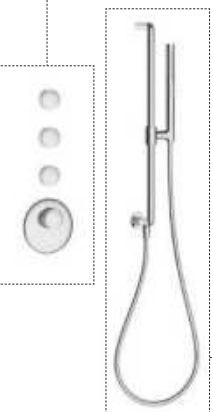

65409699
AI 高压盒 三功能

655713 00
潜龙 800 三功能