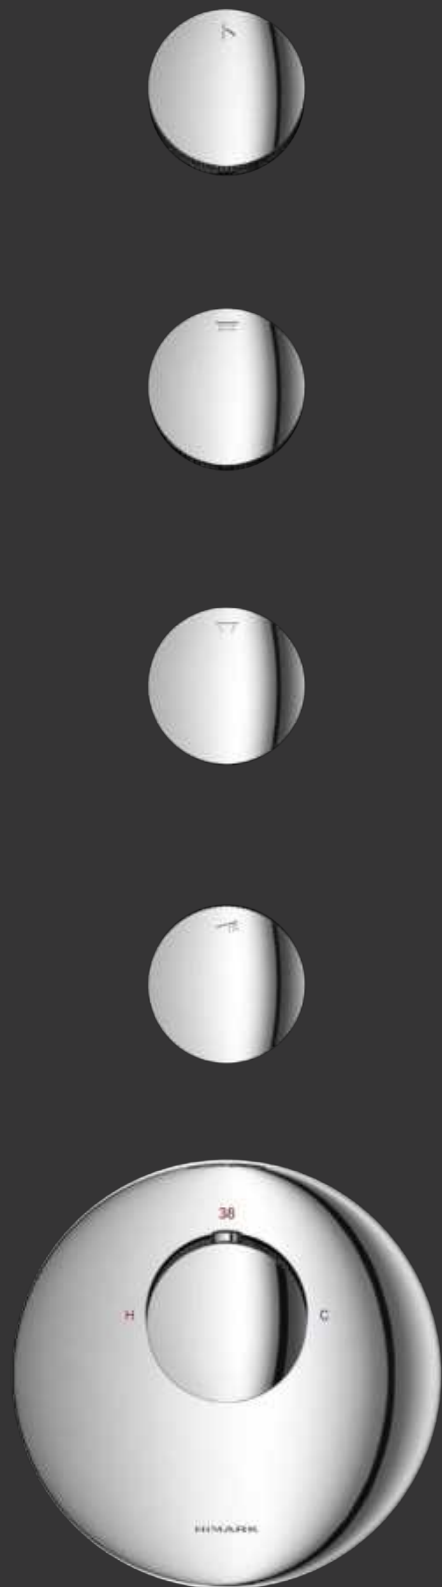

超凡大师
MASTER MASTER
HIMARK

CONCEPT

TECHNOLOGY