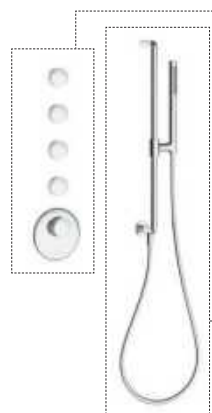

65409999
AI 高压盒 四功能

655714 00
潜龙 800 四功能