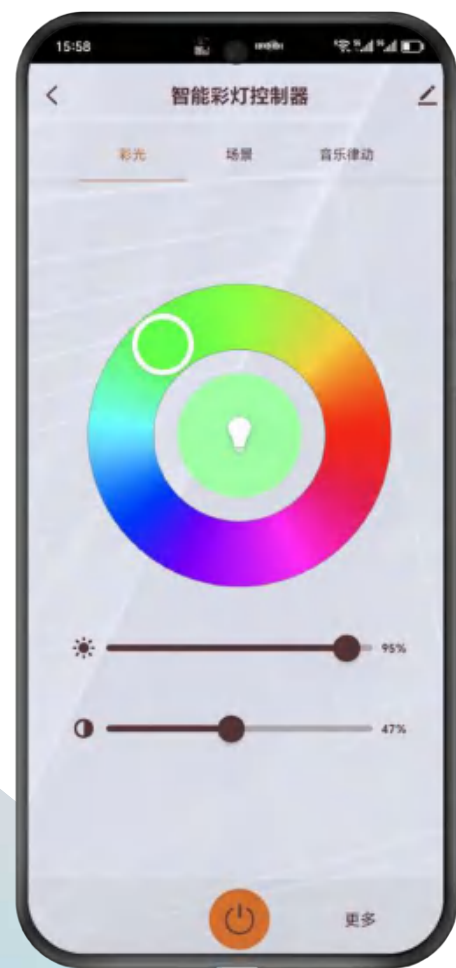

INTELLIGENT REMOTE CONTROL

色随我变
自定义灯光系统 全色域智控
原生态自然灯光设计