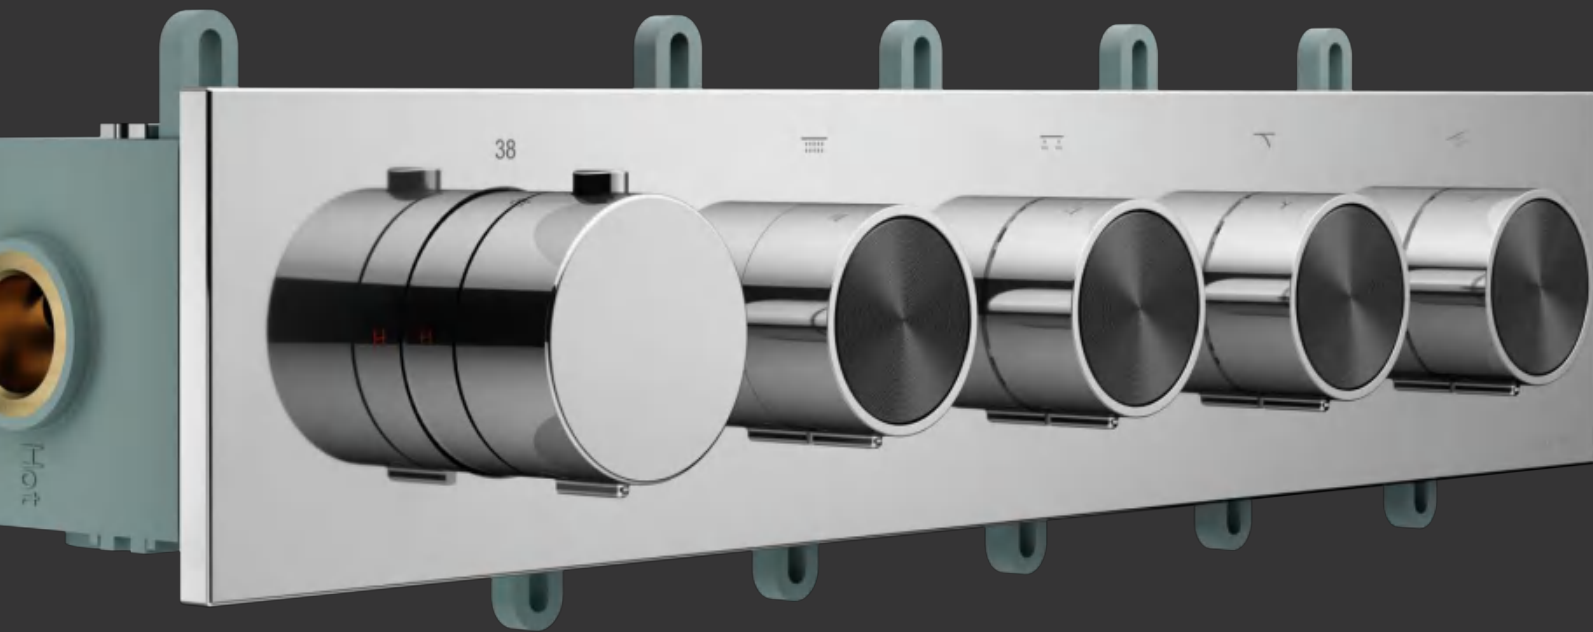

兼容多种热水系统技术

Flow control valve spool

汉玛克潜龙 800S 恒温淋浴系统的适用范围广泛，不仅适用于传统的电热、燃气、空气能等热水方式，还能与太阳能、地暖、锅炉集成等新型热水系统完美兼容。

HIMARK high-end thermostatic shower system has a wide range of applications, not only for traditional electric heating, gas, air energy and other hot water methods, also with the solar energy, heating, boiler integration and other new hot water system perfect compatibility.

低水压启动技术

Low water pressure startup technology

汉玛克潜龙 800S 恒温淋浴系统具备低水压启动技术，实验室和终端测试，它能在 0.01MPa 的低水压下正常启动，在冷热水 10 倍水压差的情况下也能稳定运行。

The HIMARK constant temperature shower system features low water pressure start-up technology, laboratory and terminal testing, and is capable of operating normally at low water pressure of 0.01 mpa, even at a 10-fold water pressure difference between hot and cold water.

Flow regulating switch system

无极流量调节开关

花洒无级流量调控模式，能够实现对每一个出水点进行精细化的流量调控。该系统不仅可以满足您个性化的舒适用水需求，而且能够最大程度地节约用水，实现绿色生活。从轻柔的细流到澎湃的骤雨，只需轻轻一转，即可轻松调节，让您的沐浴体验更上一层楼

Shower stepless flow control mode can achieve fine flow control for each outlet point. The system can not only meet your individual comfort water needs, but also maximize water conservation and achieve green living. From gentle streams to thunderous showers, you can easily adjust your bathing experience to the next level with just one turn