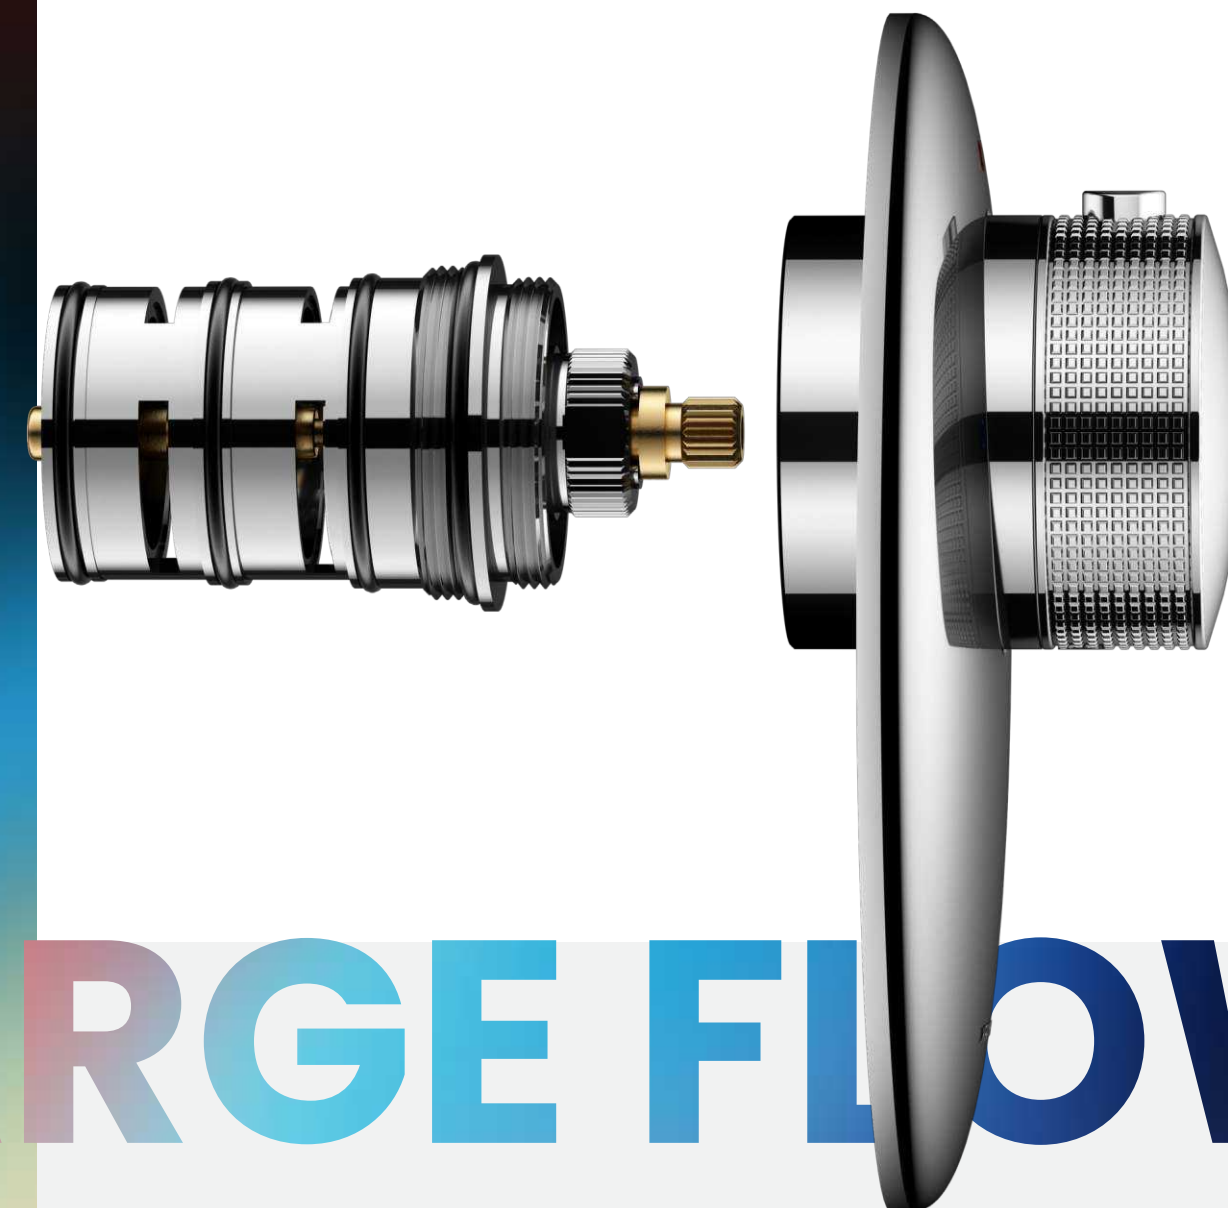

潜龙 800 温控系统

恒温核心技术

Thermostatic technology

汉玛克核心科技潜龙 800 恒温阀芯，自动调节冷热水进水流量，让出水温度达到平衡。确保出水温度始终维持在我们所设定的舒适范围内，彻底解决沐浴时水温忽冷忽热的技术难题，从而提高淋浴的舒适度。

HIMARK special sensitive thermostatic spool, automatic adjustment of hot and cold water intake flow, let the water temperature to balance. Ensure that the water temperature is always maintained in the comfort range we set, thoroughly solve the technical problems of hot and cold water temperature while bathing, so as to improve the comfort of the shower.

耐高温、防污防垢、易拆卸清洗技术

High temperature resistance, anti-fouling, easy to remove and clean

汉玛克潜龙 800 恒温阀芯具备耐高温、防污防垢、易拆卸清洗等特性。在高温环境下使用，有效防止水垢和杂质的堆积，不会出现老化或失效的情况。易拆卸清洗的设计则让用户在需要清洁或维护时，能够轻松拆卸阀芯，进行彻底的清洗和保养。

HIMARK thermostatic valve core with high temperature resistance, anti-fouling, easy to remove and clean and other characteristics. In the environment of high water temperature, effectively prevent the accumulation of scale and impurities, there will be no aging or failure. Easy to disassemble and clean the design allows the user in need of cleaning or maintenance, can easily remove the spool, through cleaning and maintenance.

兼容多种热水系统技术

Flow control valve spool

汉玛克潜龙 800 恒温淋浴系统的适用范围广泛，不仅适用于传统的电热、燃气、空气能等热水方式，还能与太阳能、地暖、锅炉集成等新型热水系统完美兼容。

HIMARK high-end thermostatic shower system has a wide range of applications, not only for traditional electric heating, gas, air energy and other hot water methods, also with the solar energy, heating, boiler integration and other new hot water system perfect compatibility.

流量调节阀芯

Flow control valve spool

汉玛克开关流量调节阀芯，掌控流量之精髓，轻轻一拧，即可随心所欲调节水量，无论是涓涓细流还是磅礴瀑布，皆在您的指尖掌控之中。

HIMARK switch flow control valve core, control the essence of flow, gently twist, you can adjust the amount of water, whether it is a trickle or a majestic waterfall, are in your fingertips control.