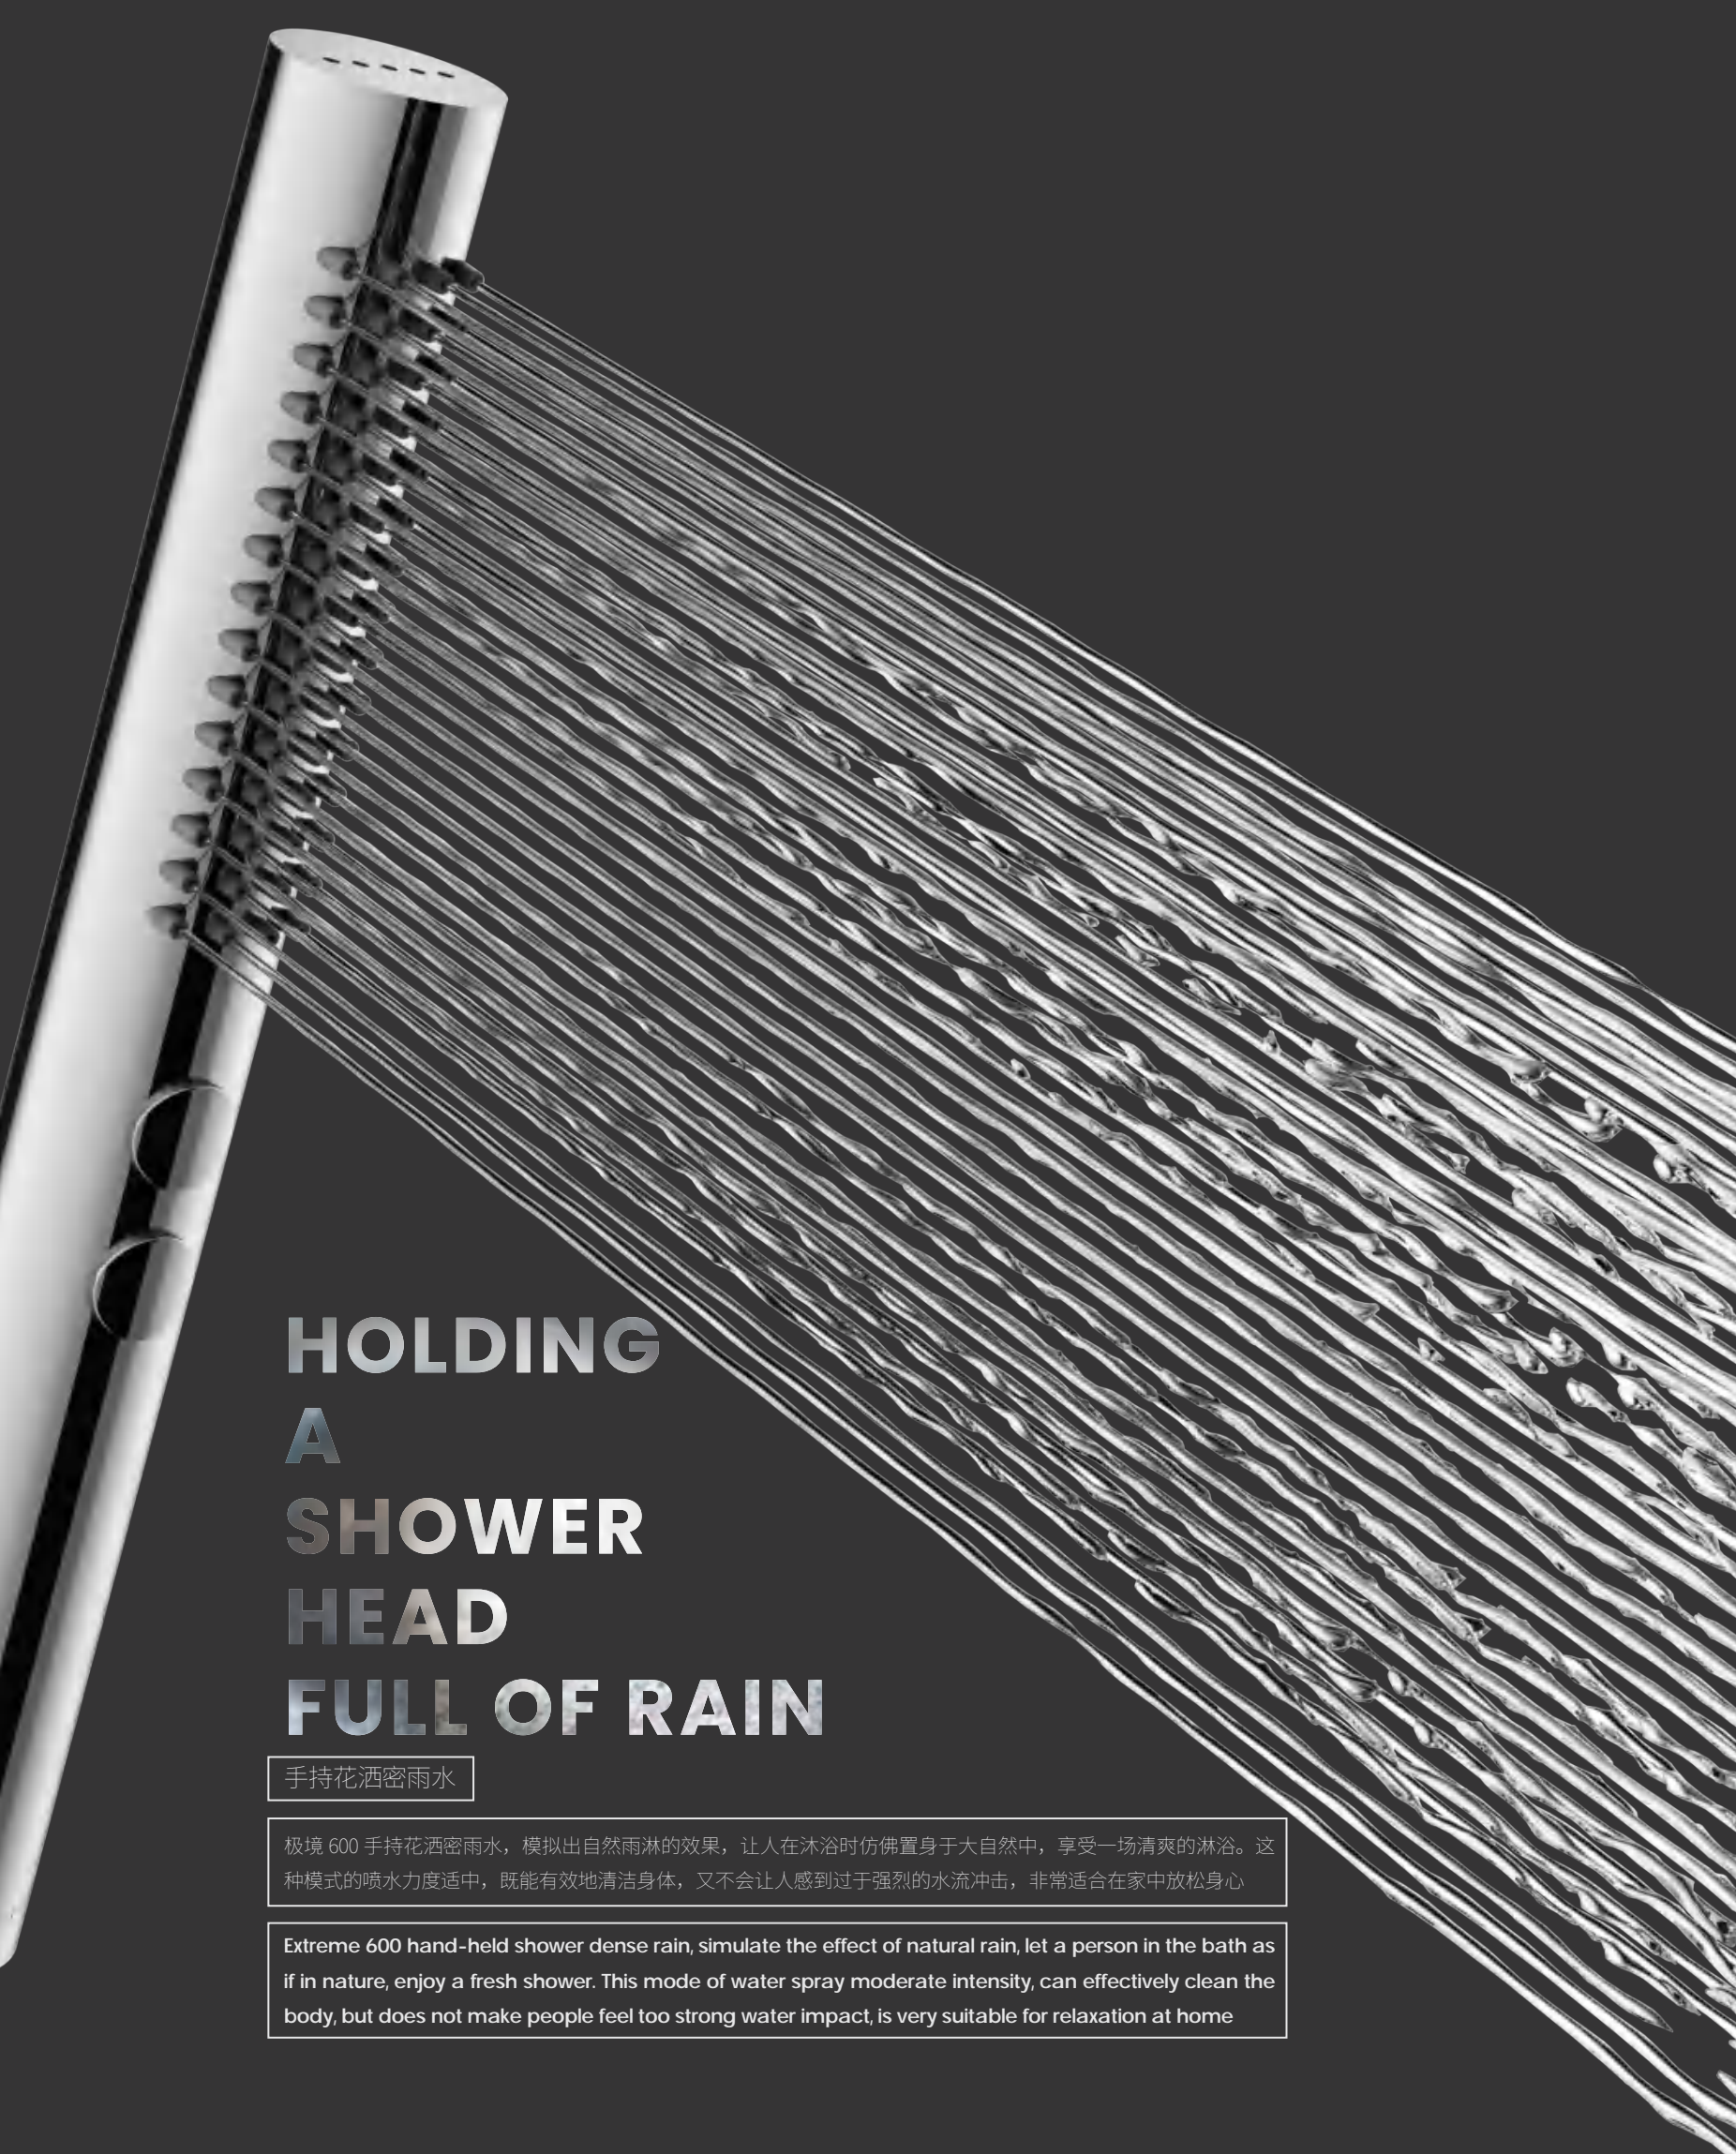

HOLDING A SHOWER HEAD FULL OF RAIN

手持花洒密雨水

极境 600 手持花洒密雨水，模拟出自然雨淋的效果，让人在沐浴时仿佛置身于大自然中，享受一场清爽的淋浴。这种模式的喷水力度适中，既能有效地清洁身体，又不会让人感到过于强烈的水流冲击，非常适合在家中放松身心。

Extreme 600 hand-held shower dense rain, simulate the effect of natural rain, let a person in the bath as if in nature, enjoy a fresh shower. This mode of water spray moderate intensity, can effectively clean the body, but does not make people feel too strong water impact, is very suitable for relaxation at home.

HAND-HELD SHOWER SPRAY GUN WATER

手持花洒喷枪水

极境 600 手持花洒喷枪水，专为卫生间清洁而设计。喷枪的水流强劲，能够轻松冲刷掉卫生间墙面和地面上的污渍，让卫生间始终保持干净整洁。不仅提高了清洁效率，还节省了人们使用传统清洁工具的时间和精力。

Extreme 600 hand-held shower spray gun water, designed for the bathroom cleaning. Spray gun strong water flow, can easily wash off the bathroom wall and the dirt on the ground, so that the bathroom always keep clean and tidy. It not only improves the cleaning efficiency, but also saves people's time and energy in using traditional cleaning.