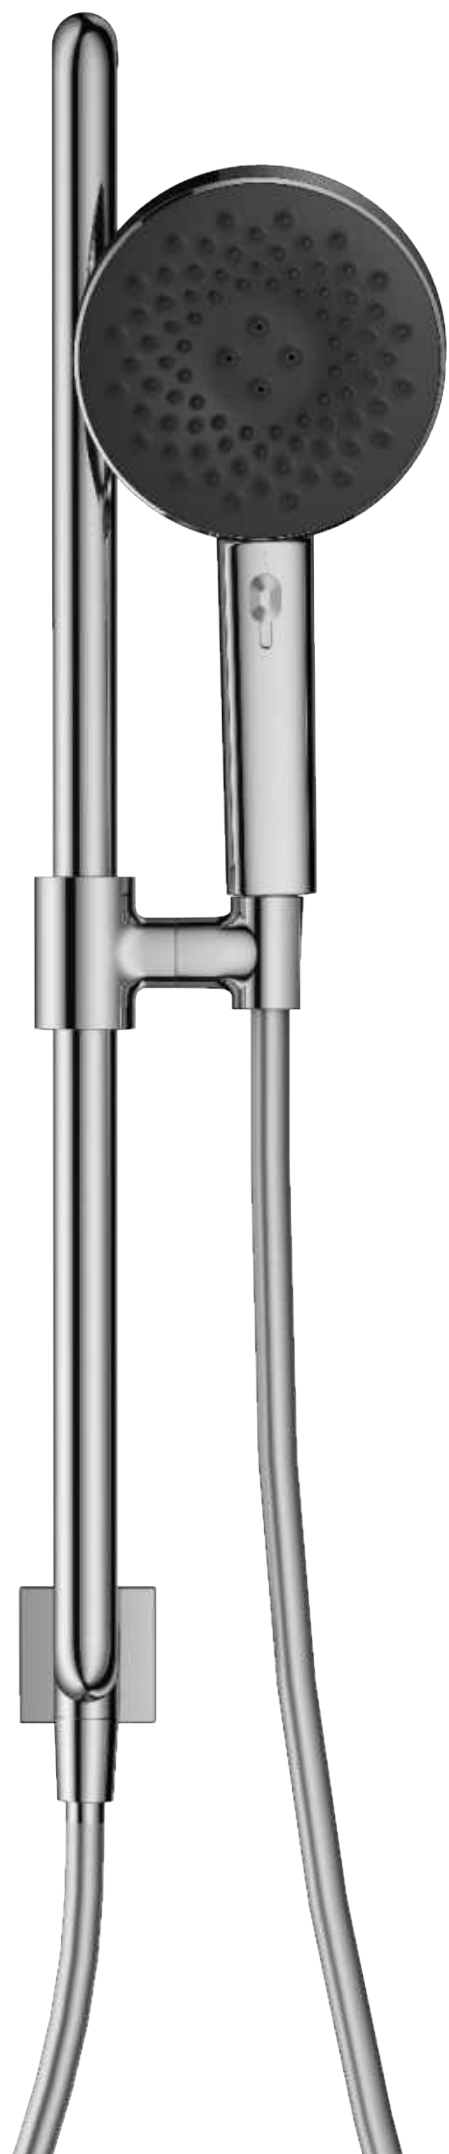

HAND-HELD SHOWER

LIFT SYSTEM