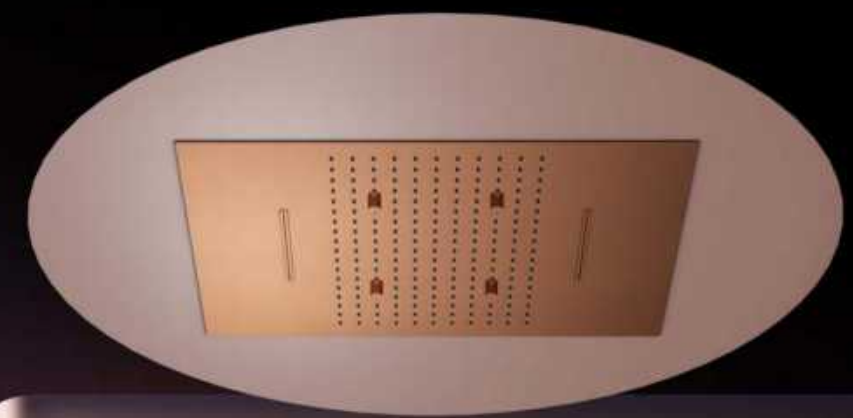

HIMARK

超凡大师
Master extraordinaire