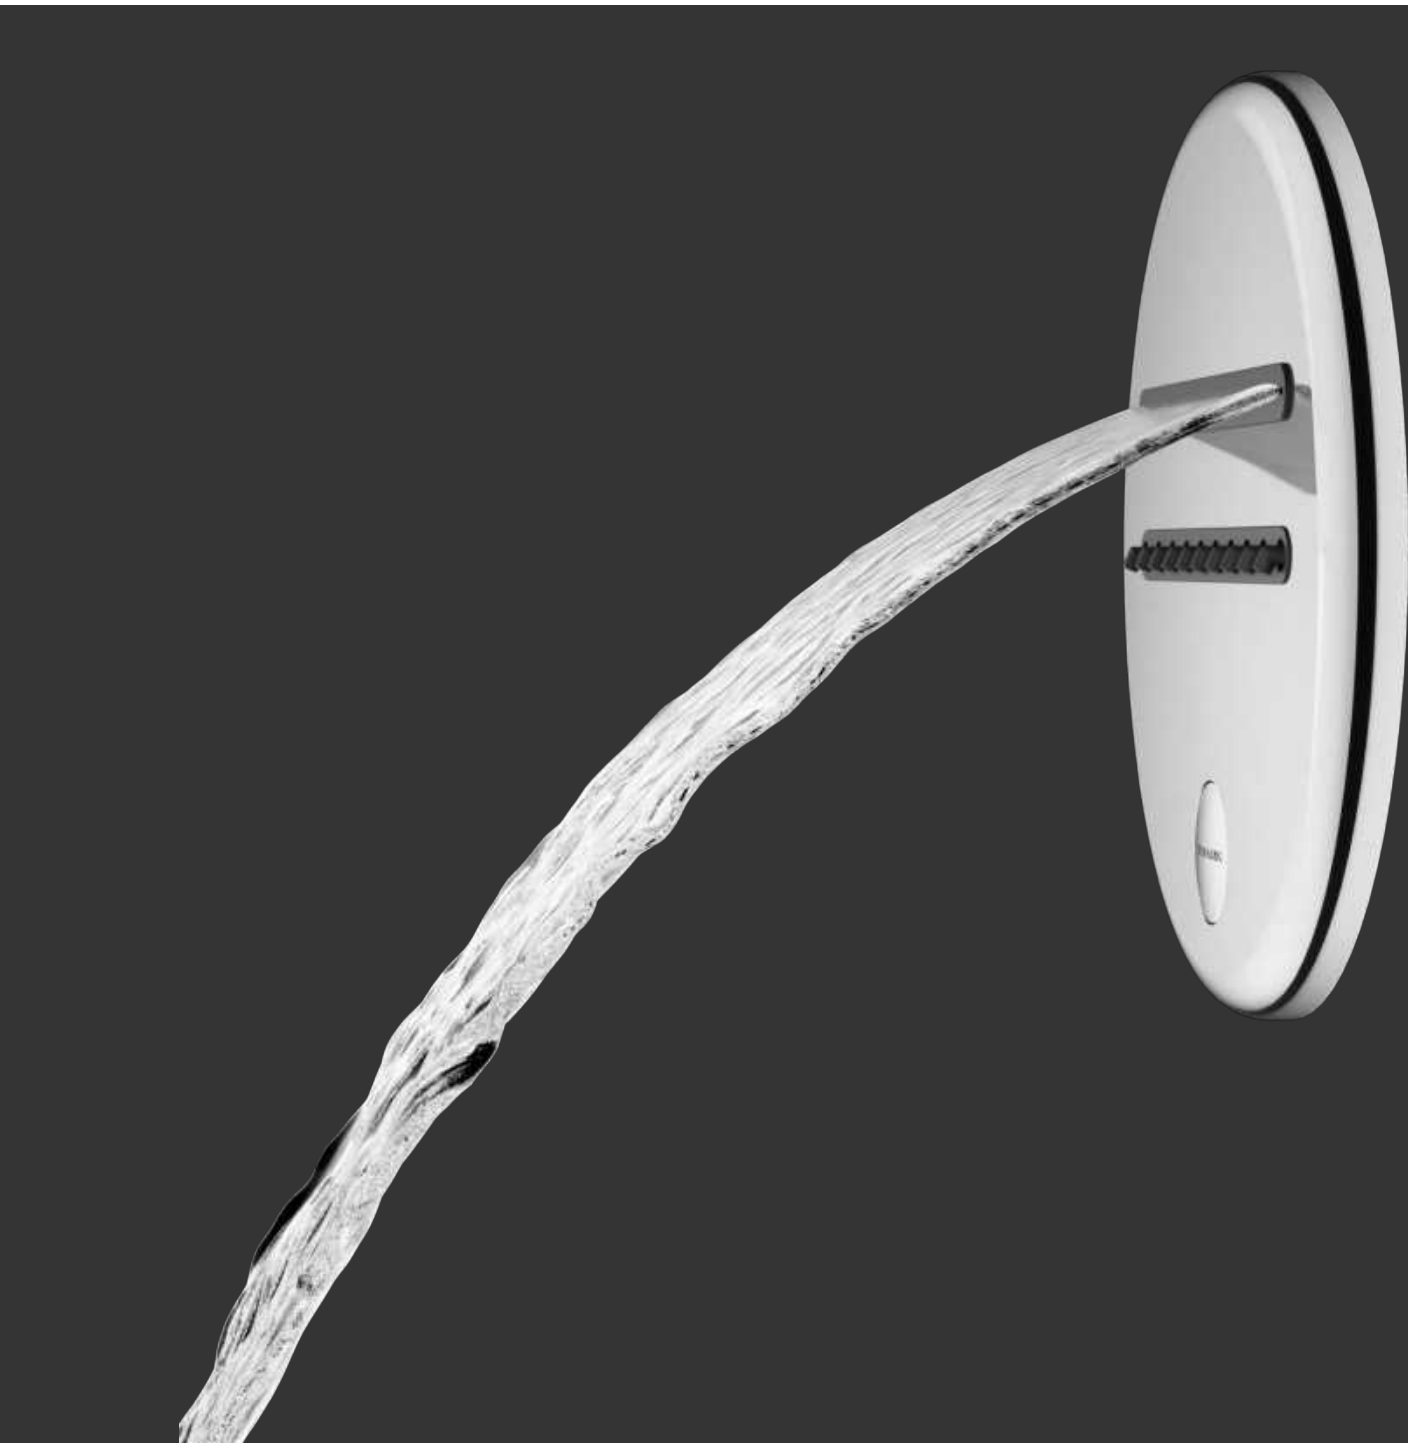

BIONIC WATERFALL WATER

自然之韵 200 暗藏式肩喷系统

仿生瀑布水

水流如大山深处瀑布一般倾泻而下，喷淋在肌肤上，仿佛带来了山涧的清新与宁静。这种出水方式不仅能够彻底冲洗掉身上的乏累，还能让您感受到大自然中的舒适与放松。

The water cascades down like a waterfall in the depths of the mountain, spraying on the skin, as if bringing the freshness and tranquility of the mountain stream. This way out of the water can not only thoroughly wash off the tired body, but also let you feel comfortable and relaxed in nature.

TWO- FUNCTION HIDDEN SHOULDER SHOWER

两功能暗藏式肩喷花洒，不仅在设计上独具匠心，更在功能上实现了创新与突破，重新定义沐浴方式。两种出水方式可以一键式随意切换。

Two-function hidden shoulder spray shower, not only in the design of originality, but also in the function of innovation and breakthrough, to re-define the way of bathing. The two kinds of water outlet can be switched at will with one key.