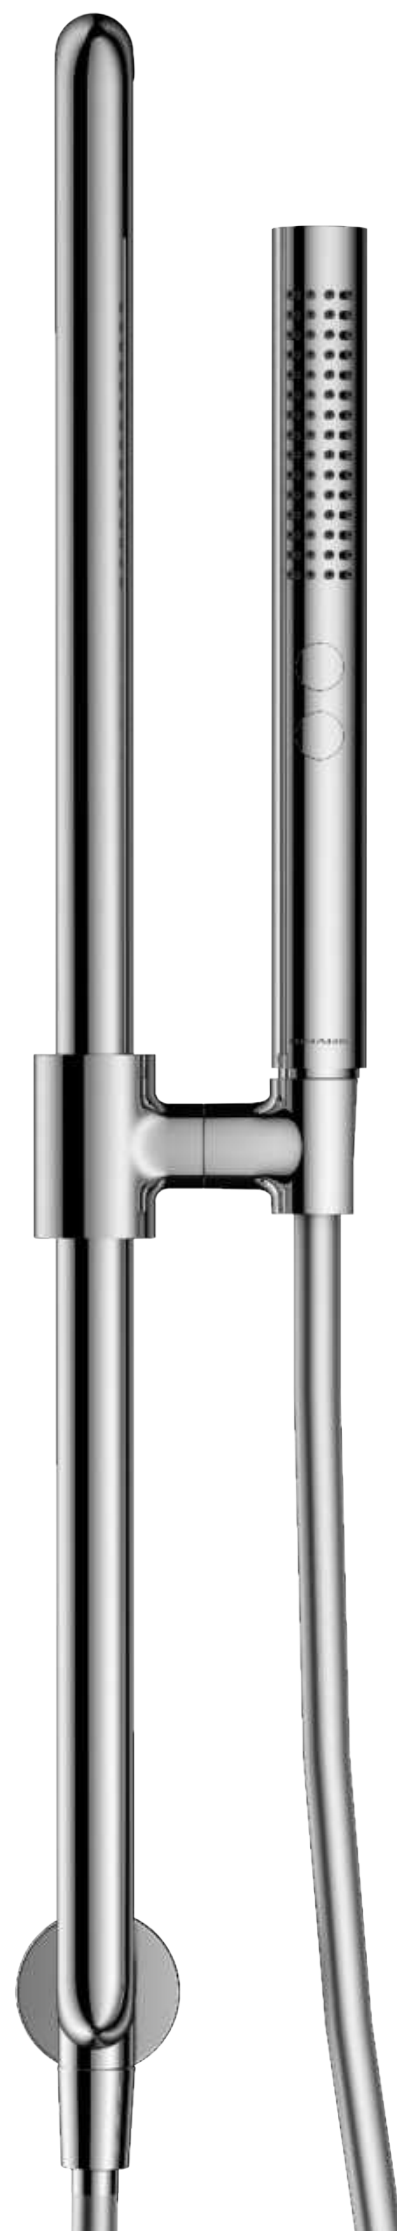

极境 600 手持花洒升降座还具有快速拆卸功能。这一设计使得用户在清洁或更换花洒座时，无需借助任何工具，即可轻松拆卸花洒座。这一功能极大方便了用户的日常使用。

The pole 600 hand-held shower lift has the function of stepless adjustment, and its height can be adjusted freely from 1.2 meters to 1.8 meters. This design fully takes into account the different family members of the height difference, can easily adjust to the most suitable height, while the height of the shower seat adjustment more smooth, there will be no Cottonwood phenomenon.

The extreme 600 lifter, the first of its kind in the industry, cleverly combines the lifter with the inlet curve to achieve two functions in one. This unique design not only simplifies the structure of the equipment, the utility model also greatly improves the practicability and the convenience of the equipment.

The pole 600 hand-held shower lifting seat also has the fast disassembly function. This design allows the user to clean or replace the showerhead seat, without the aid of any tools, you can easily remove the showerhead seat. This function greatly facilitates the daily use of users.

液态高分子管

液态高分子管，采用婴儿奶嘴级材质制作，柔软而富有弹性，触感如丝滑般顺滑，可在零下 20 度的极端低温下保持柔软而不会硬化，可高压防爆。

The liquid polymer tube is made of baby pacifier grade material. It is soft and elastic. The touch is silky smooth. It can be kept soft without hardening at minus 20 degrees. It is explosion-proof under high pressure.