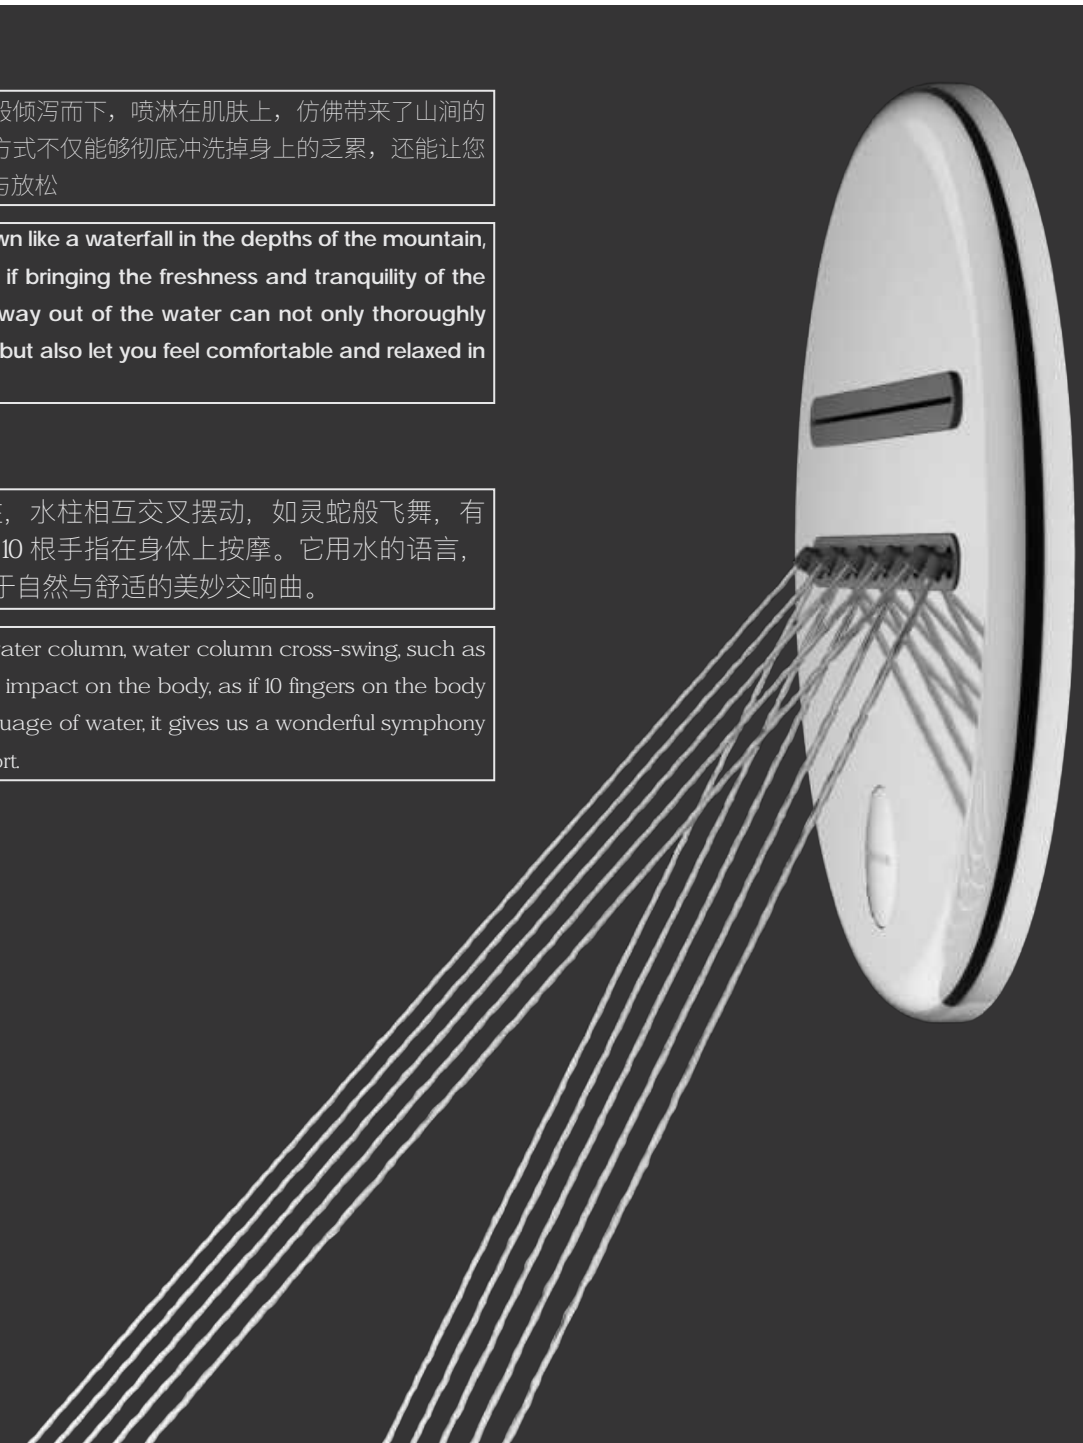

自然之韵 150

自然雨淋水

自然之韵 150 自然雨淋水，模拟了自然雨林的出水方式，水流如骤雨般，恰到好处地拂过肌肤，既达到了清洁的效果，又不会带来过于强烈的冲击感，让疲惫的身心得到彻底的放松与舒缓

The Rhyme of Nature 150 Natural water, simulates the water of the natural rain forest, the water is like a shower, just brush the skin, not only to achieve the cleaning effect, but also not to bring too strong impact, so that the tired body and mind can be completely relaxed and relieved

BIONIC WATERFALL WATER

自然之韵 200 暗藏式肩喷系统

仿生瀑布水

水流如大山深处瀑布一般倾泻而下，喷淋在肌肤上，仿佛带来了山涧的清新与宁静。这种出水方式不仅能够彻底冲洗掉身上的乏累，还能让您感受到大自然中的舒适与放松。

The water cascades down like a waterfall in the depths of the mountain, spraying on the skin, as if bringing the freshness and tranquility of the mountain stream. This way out of the water can not only thoroughly wash off the tired body, but also let you feel comfortable and relaxed in nature.

魔力律动水

水流被分为 10 根水柱，水柱相互交叉摆动，如灵蛇般飞舞，有力的冲击身体，仿佛 10 根手指在身体上按摩。它用水的语言，为我们演绎了一场关于自然与舒适的美妙交响曲。

Water is divided into 10 water column, water column cross-swing, such as snake-like flying, powerful impact on the body, as if 10 fingers on the body massage. Using the language of water, it gives us a wonderful symphony about nature and comfort.

TWO- FUNCTION HIDDEN SHOULDER SHOWER

两功能暗藏式肩喷花洒，不仅在设计上独具匠心，更在功能上实现了创新与突破，重新定义沐浴方式。两种出水方式可以一键式随意切换。

Two-function hidden shoulder spray shower, not only in the design of originality, but also in the function of innovation and breakthrough, to re-define the way of bathing. The two kinds of water outlet can be switched at will with one key.