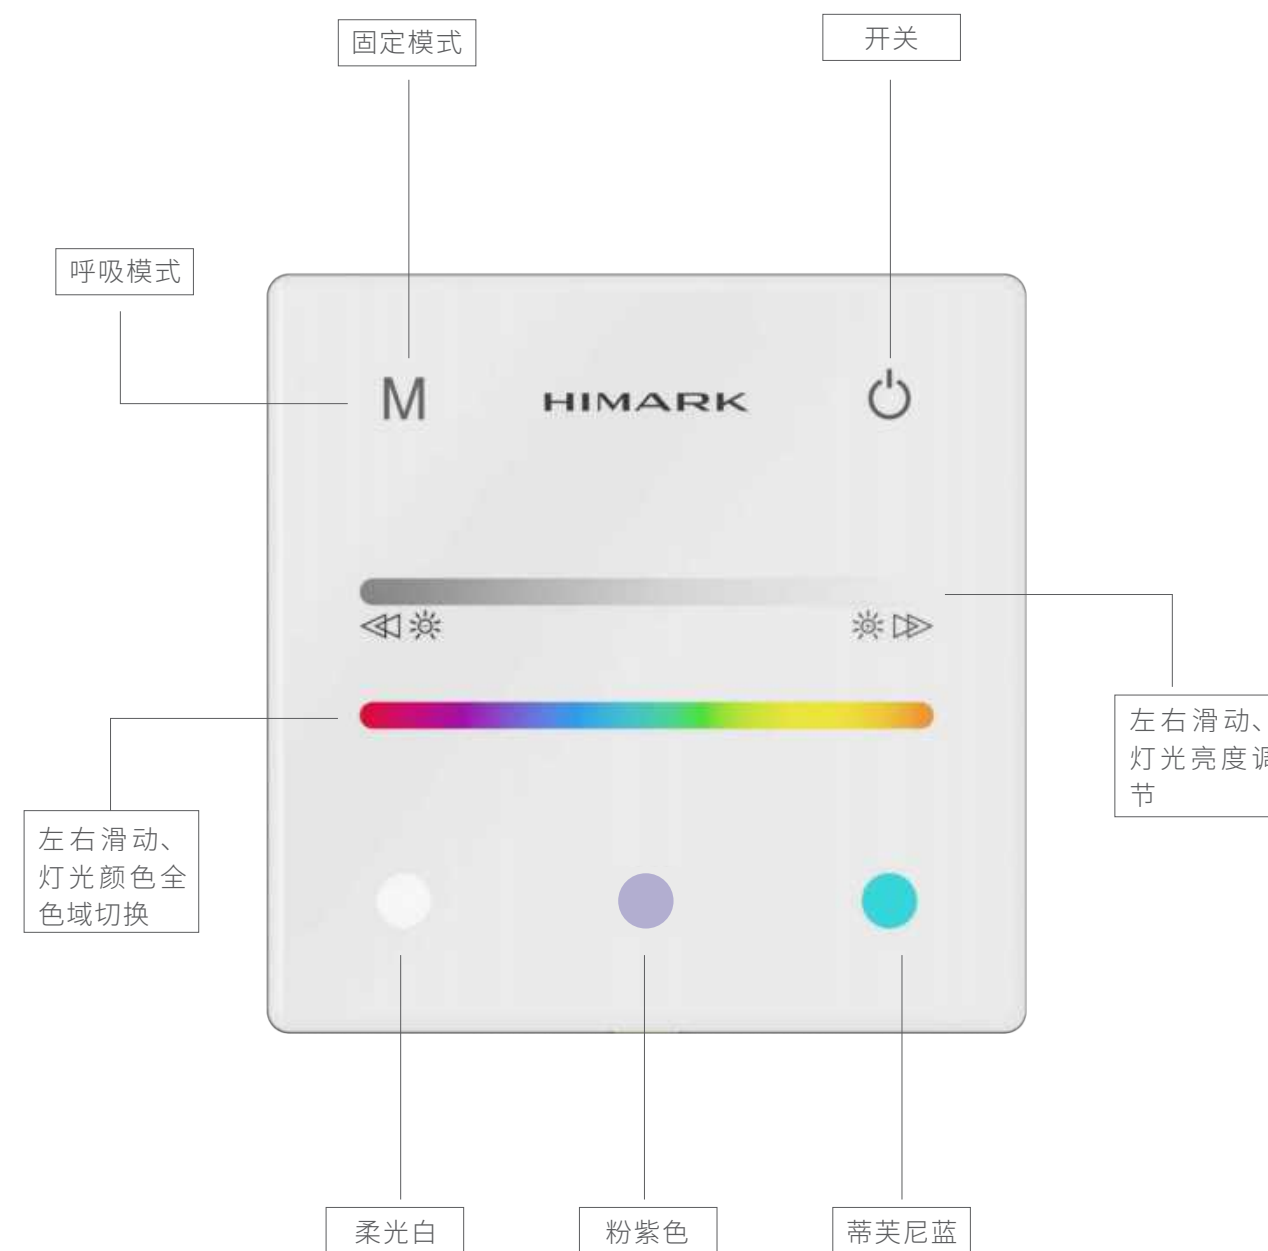

INTELLIGENT REMOTE CONTROL

色随我变
自定义灯光系统 全色域智控
原生态自然灯光设计