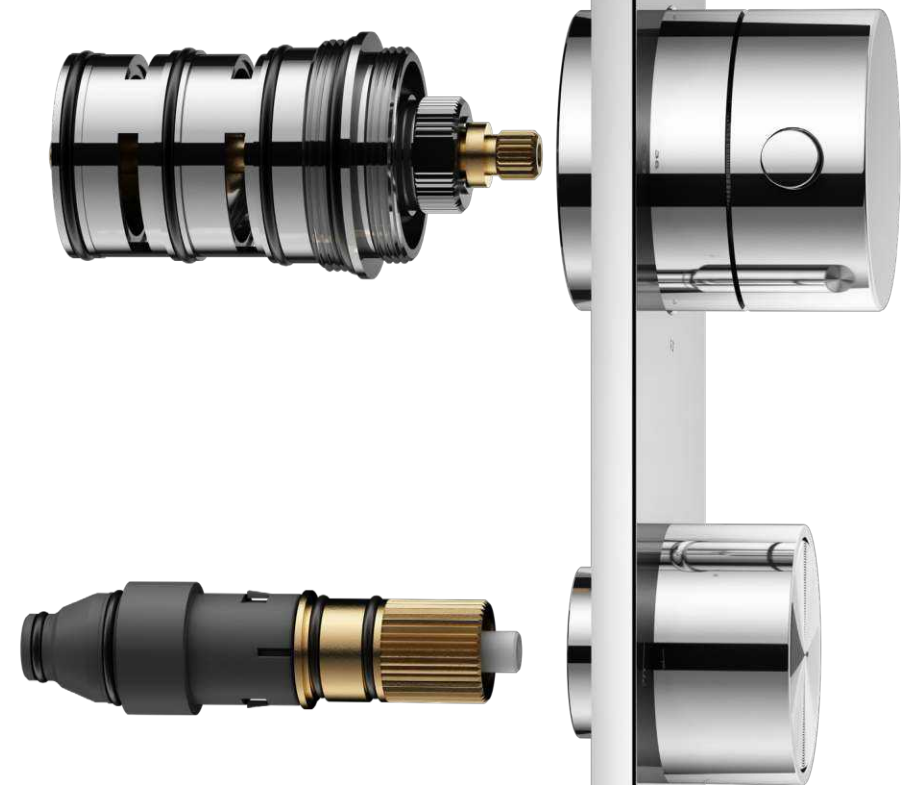

HIMARK special sensitive thermostatic spool, automatic adjustment of hot and cold water intake flow, let the water temperature to balance. Ensure that the water temperature is always maintained in the comfort range we set, thoroughly solve the technical problems of hot and cold water temperature while bathing, so as to improve the comfort of the shower.

耐高温、防污防垢、易拆卸清洗技术

High temperature resistance, anti-fouling, easy to remove and clean

汉玛克潜龙 800S 恒温阀芯具备耐高温、防污防垢、易拆卸清洗等特性。在高水温环境下使用，有效防止水垢和杂质的堆积，不会出现老化或失效的情况。易拆卸清洗的设计则让用户在需要清洁或维护时，能够轻松拆卸阀芯，进行彻底的清洗和保养。

HIMARK thermostatic valve core with high temperature resistance, anti-fouling, easy to remove and clean and other characteristics. In the environment of high water temperature, effectively prevent the accumulation of scale and impurities, there will be no aging or failure. Easy to disassemble and clean the design allows the user in need of cleaning or maintenance, can easily remove the spool, through cleaning and maintenance.

兼容多种热水系统技术

Flow control valve spool

汉玛克潜龙 800S 恒温淋浴系统的适用范围广泛，不仅适用于传统的电热、燃气、空气能等热水方式，还能与太阳能、地暖、锅炉集成等新型热水系统完美兼容。

HIMARK high-end thermostatic shower system has a wide range of applications, not only for traditional electric heating, gas, air energy and other hot water methods, also with the solar energy, heating, boiler integration and other new hot water system perfect compatibility.

LARGE FLOW

超大流量技术

Large flow

汉玛克潜龙 800S 恒温阀芯，实验室测试数据，它每分钟的出水流量可达 35L，流量可通过开关调节流量大小，确保每位用户都能享受到舒适、畅快的淋浴体验。

HIMARK this super-large flow thermostatic spool, laboratory test data, it can flow up to 35 kg per minute of water flow, flow can be adjusted by switching the flow size, ensure that every user can enjoy a comfortable and pleasant shower experience. Under control.

低水压启动技术

Low water pressure startup technology

汉玛克潜龙 800S 恒温淋浴系统具备低水压启动技术，实验室和终端测试，它能在 0.01MPa 的低水压下正常启动，在冷热水 10 倍水压差的情况下也能稳定运行。

The HIMARK constant temperature shower system features low water pressure start-up technology, laboratory and terminal testing, and is capable of operating normally at low water pressure of 0.01 mpa, even at a 10-fold water pressure difference between hot and cold water.