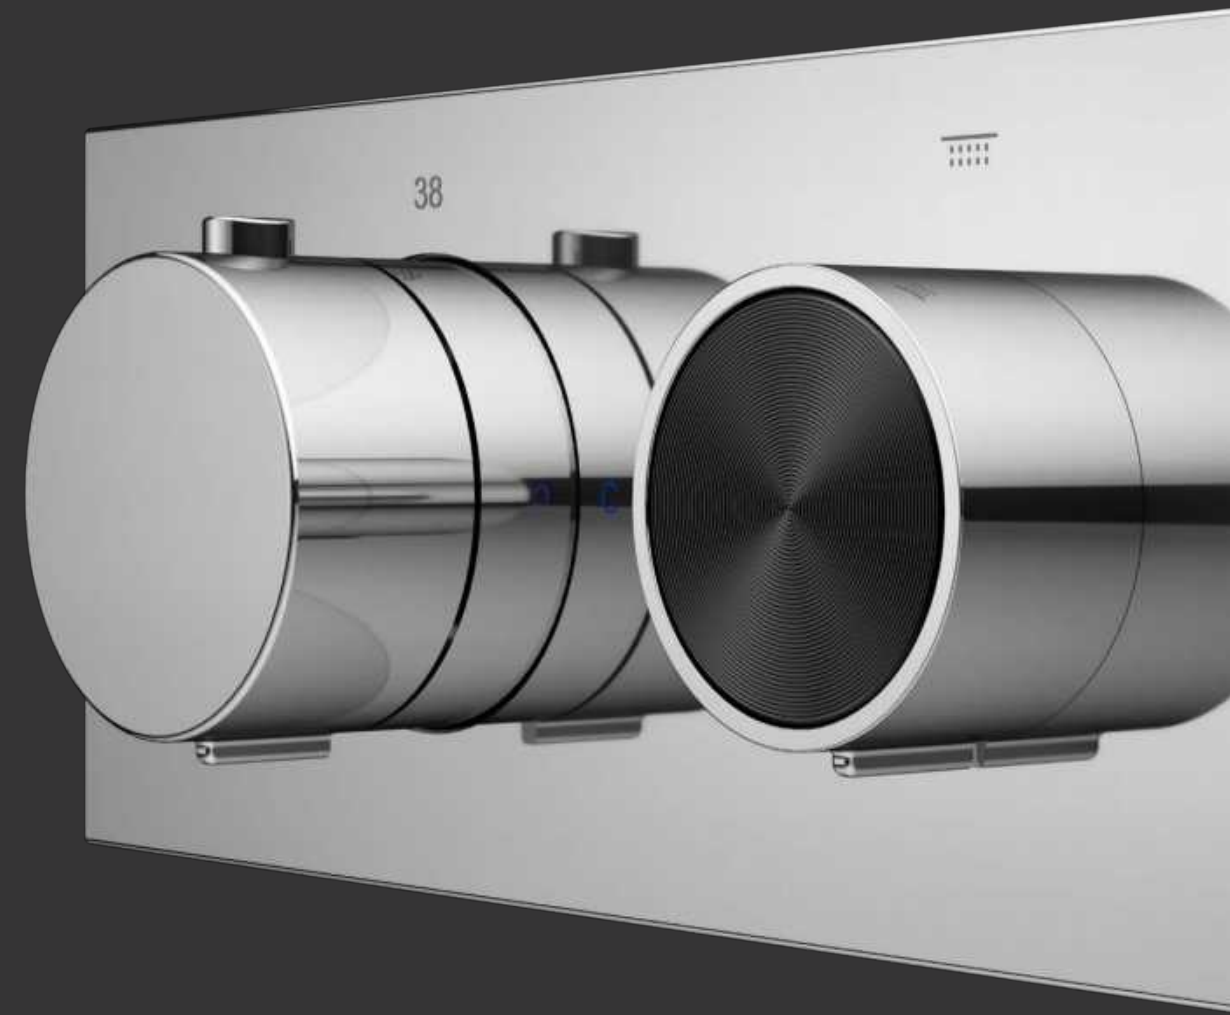

Flow regulating switch system

无极流量调节开关

花洒无级流量调控模式，能够实现对每一个出水点进行精细化的流量调控。该系统不仅可以满足您个性化的舒适用水需求，而且能够最大程度地节约用水，实现绿色生活。从轻柔的细流到澎湃的骤雨，只需轻轻一转，即可轻松调节，让您的沐浴体验更上一层楼

Shower stepless flow control mode can achieve fine flow control for each outlet point. The system can not only meet your individual comfort water needs, but also maximize water conservation and achieve green living. From gentle streams to thunderous showers, you can easily adjust your bathing experience to the next level with just one turn

Key switch mode

大按键开关

轻盈手感：开关的触点非常灵敏，轻轻一按即可触发，使得手感更加舒适。

美甲友好：考虑到时尚女性美甲后使用便捷，设计了专门的美甲友好型大按键。按键表面采用防滑处理，确保即使在美甲后也能轻松操作。

无极流量调节开关系统，流量调节与按键开关二合一设计，使产品无论在功能或外观，都更加的简洁和方便。

Endless flow regulation switch system, flow regulation and key switch two in one design, so that the product in function or appearance, are more concise and convenient.